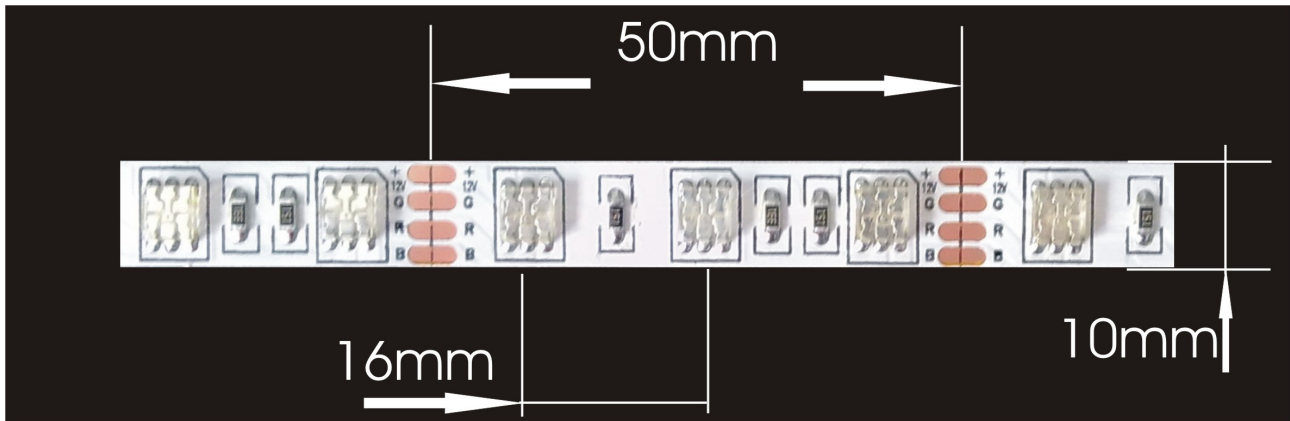

LED STRIP SPECIFICATION

5050RGB-60D-12V

LED type:	5050
Power:	12v DC
Consumption:	14.4W/m
Max. connecting length:	10m
Colors:	Red , Green, Blue
Glue strip type:	3M