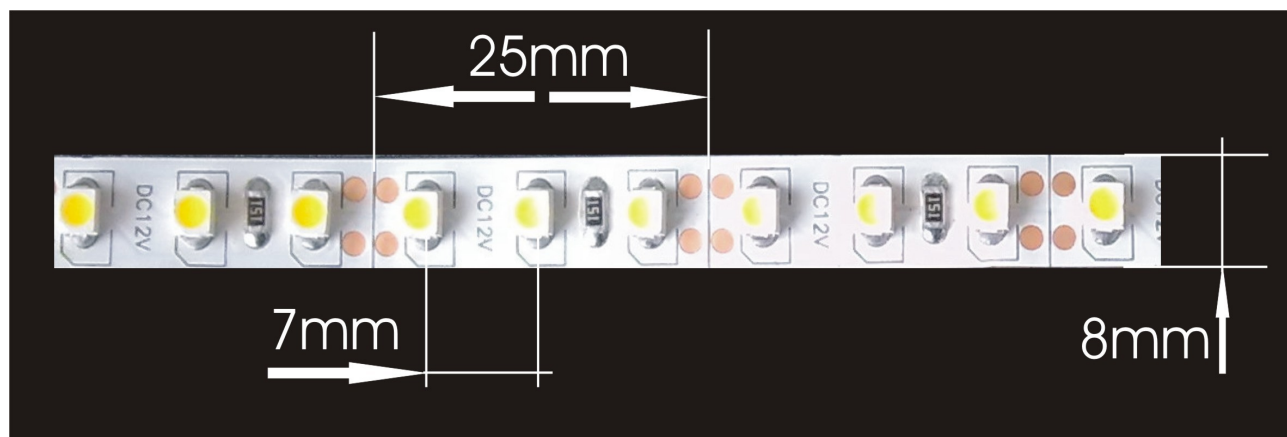

LED STRIP SPECIFICATION

**3528WW-120L-12V, 3528CW-120L-12V,
3528RR-120L-12V, 3528GG-120L-12V,
3528BB-120L-12V**

LED type:	3528
Power:	12v DC
Consumption:	9.6W/m
Maximum connecting length:	10m
Colors:	Red (3528RR), Green (3528GG), Blue(3528BB), Cold White(3528CW), Warm White (3528WW)
Glue strip type:	3M